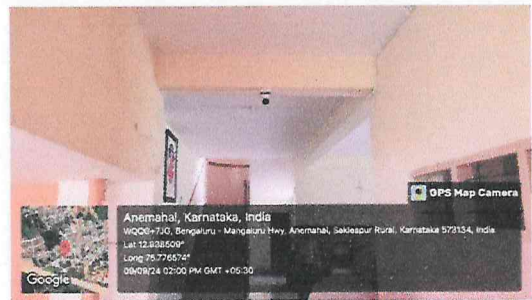

GPS Map Camera
Anemahal, Karnataka, India
WQOO+7J0, Bengaluru - Mangaluru Hwy, Anemahal, Saklespur Rural, Karnataka 573134, India
Lat 12.935509°
Long 75.77657°
09/09/24 02:00 PM GMT +05:30